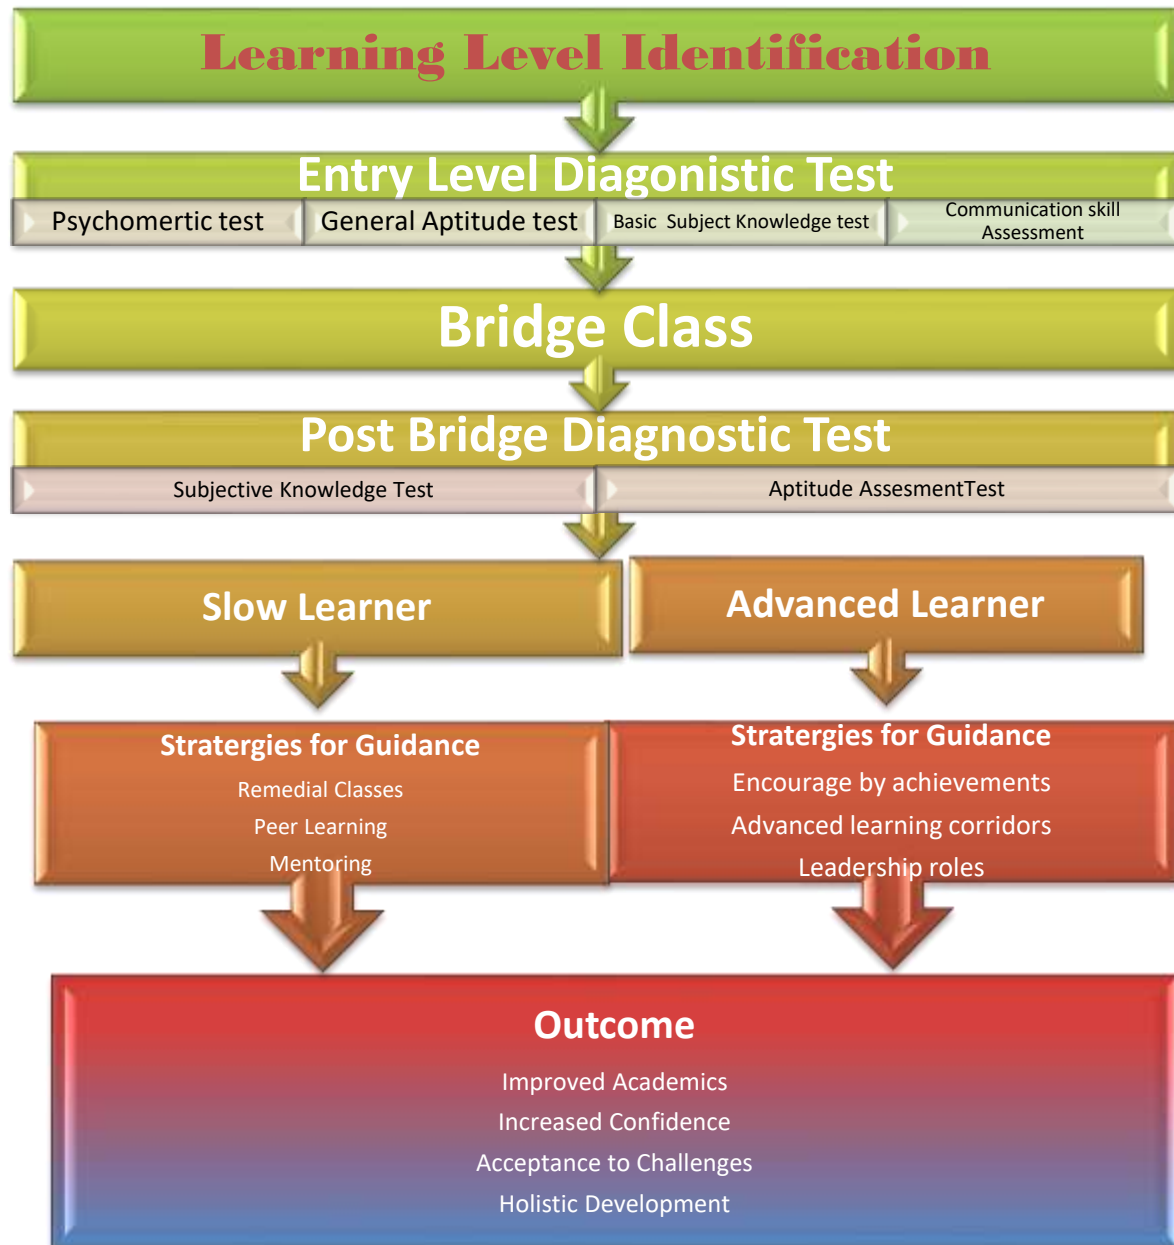

ST. ALOYSIUS' COLLEGE

(AUTONOMOUS), JABALPUR(M.P.)

Reaccredited 'A+' Grade by NAAC (CGPA 3.68/4.00)

College with Potential for Excellence (CPE) by UGC

DST-FIST Supported & Star College Scheme by DBT.

ST. ALOYSIUS' COLLEGE

(AUTONOMOUS), JABALPUR(M.P.)

Reaccredited 'A+' Grade by NAAC (CGPA 3.68/4.00)

College with Potential for Excellence (CPE) by UGC

DST-FIST Supported & Star College Scheme by DBT.

BRIDGE CLASS

Sample of Schedule

Bridge class for B.Sc I semester Industrial Microbiology

S.No	Date	Topic	Teacher incharge	Sign
1.	07.10.2020	Introduction to IMB	Dr. Shikha Bansal	
2.	07.10.2020	Scope and importance of Biology and Industrial Microbiology	Mrs. Roshni Choubey	
3.	09.10.2020	Reference books and websites for industrial Microbiology to be referred	Dr. Juhi Sharma	
4.	09.10.2020	Lab safety rules	Dr. Feemina Sobin	
5.	14.10.2020	Basic instruments used in Microbiology Lab	Dr. Feemina Sobin	
6.	14.10.2020	General characters of microorganisms and microbial culture	Mrs. Roshni Choubey	
7.	16.10.2020	Post entrance diagnostic test	Mrs. Roshni Choubey	
		No. of beneficiaries	15